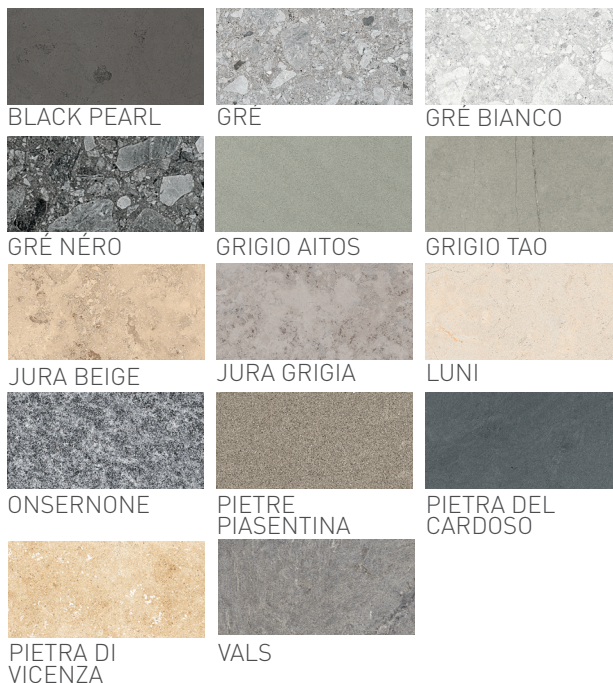

NEW PRODUCT

FULL BODY PORCELAIN STONEWARE

PIETRE DI PARAGONE

COLORS

DESCRIPTION

Pietre di Paragone by *Casalgrande* is a collection of full body porcelain stoneware. The realistic effect of natural stones define this collection and will bring distinction and refinement to your decor.

Special order in 6.5 mm in thickness, with natural finish, for the following sizes: 60 x 120, 120 x 120, 120 x 240 cm and 120 x 260 cm, in the colors Grigio Aitos, Grigio Tao and Pietra del Cardoso.

AVAILABILITY ¹